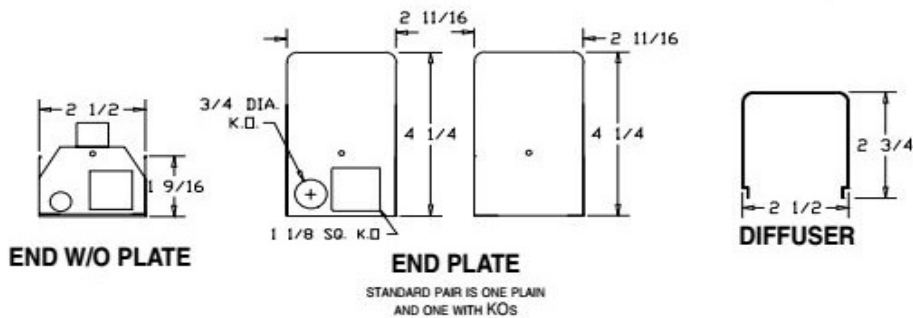

SIZE W x L x H in inches

4.2"H x 2.6"W

Available in 18, 24, 36, and 48 in lengths

LAMP

1 Lamp Position

MOUNTING

Direct Wall Mount

MATERIALS & FEATURES

ORDERING INFORMATION

Example **BKRA132MVCH**

BKR		A		1		32		MV		CH	
Series		Lens Material		Lamp Count		Lamp Type		Ballast & Voltage		Finish	
BKR	Lensed Wall mount	A	Ribbed white acrylic	1	(Lamps not included)	15	18 in T8	E120	Electronic, 120V	Blank	White Ends
	Rounded					17	24 in T8	E277	Electronic, 277V	CH	Chrome finish ends
BKS	Lensed Wall mount					25	36 in T8	MV	Electronic, Multivolt (120-277)		
	Squared					32	48 in T8				
SW2 and GCO options available for 120V models only.											
Options [1]											
SW2	Pull chain, 2 way switching (Use with single ballasts)										
GCO	Grounded convenience outlet (North American 3 Prong)										
EM	Emergency ballast, 500 lumens										

DIMENSIONS

All dimensions are inches (millimeters). Specifications subject to change without notice.

Square

Round