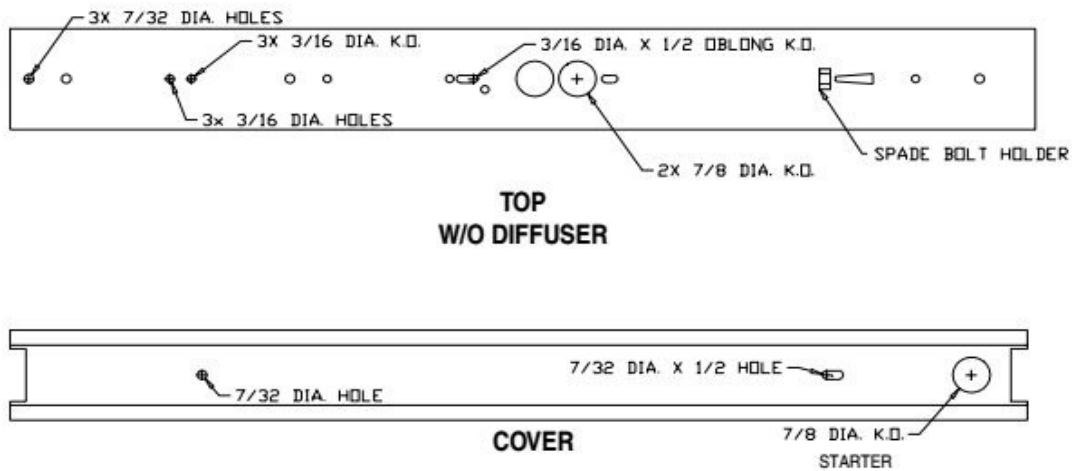

SIZE W x L x H in inches

4.2"H x 2.6"W

Available in 18, 24, 36, and 48 in lengths

LAMP

1 Lamp Position

MOUNTING

Direct Wall Mount

MATERIALS & FEATURES

ORDERING INFORMATION

Example **BKRA132MVCH**

BKR		A		1		32		MV		CH	
Series		Lens Material		Lamp Count		Lamp Type		Ballast & Voltage		Finish	
BKR	Lensed Wall mount	A	Ribbed white acrylic	1	(Lamps not included)	15	18 in T8	E120	Electronic, 120V	Blank	White Ends
	Rounded					17	24 in T8	E277	Electronic, 277V	CH	Chrome finish ends
BKS	Lensed Wall mount					25	36 in T8	MV	Electronic, Multivolt (120-277)		
	Squared					32	48 in T8				
SW2 and GCO options available for 120V models only.											
Options [1]											
SW2	Pull chain, 2 way switching (Use with single ballasts)										
GCO	Grounded convenience outlet (North American 3 Prong)										
EM	Emergency ballast, 500 lumens										

DIMENSIONS

All dimensions are inches (millimeters). Specifications subject to change without notice.

Square

Round