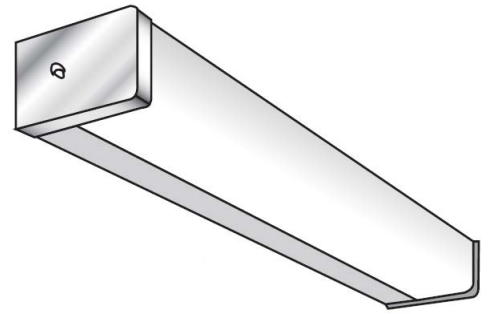

## BKS Series

LED Wall Mount, Classic Square

#### INTENDED USE

The BKS a specification grade wall mount for the bath, stairwells, office, and “over the bed” applications, and is distinguished by excellent lighting distribution and craftsmanship.

#### SIZE

W x L x H in inches (mm)

4.1875H x 2.625W (85 x 140)

Available in 24, 36, and 48in (610, 915, 1220) lengths

#### MATERIALS & FEATURES

Housing is die-formed and embossed code 22 gage steel. Standard finish is high reflectance baked white enamel; chrome ends or full chrome body are available as an option. Wiring knockouts are provided on back of housing. Lens is fully captured by end plate. End cap held in place with acorn nut.