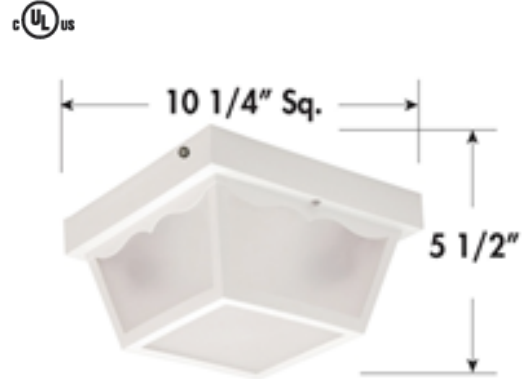

Texas Fluorescents
Reinvented

Commercial grade wet location 10.25" square PL fixture with galvanized steel base in white or black. Economical magnetic version or electronic version. Also available with photocell. UL damp location.

FEATURES & SPECIFICATIONS

- Available in Black or White, with Frosted Acrylic Diffusers
- Powdercoated Galvanized steel Pan Base
- Molded of Durable Plastics
- UL Listed for Damp Locations

Surface Mount Porch Light
BBP Series Surface Mount Fixture

CBP 8.5" SQUARE

BBP 10.5" SQUARE

ORDERING INFORMATION

Item Number	Dimensions (L x W x H)	Lamping
BBP126GUBK	10.25" x 10.25" x 5.5"	1-26W GU Max
BBP213E120BKLP	10.25" x 10.25" x 5.5"	2-13W QUAD 4 - Pin
BBP223GUBK	10.25" x 10.25" x 5.5"	2-23W GU Max
CBP126GUBKLP	8.5" x 8.5" x 4.9"	1-26W GU Max
CBP132E120BKLP	8.5" x 8.5" x 4.9"	1-32W TTT 4 - Pin

LED ORDERING INFORMATION

BBP10L15W1200LD12040KWH	10.25" x 10.25" x 5.5"	LED 15W, 1200 LUMENS, 120V, 4000K
CBP8L15W1200LD120L40KBK	8.5" x 8.5" x 4.9"	LED 15W, 1200 LUMENS, 120V, 4000K

For white base change BK to WH. Add PC for Photocell.