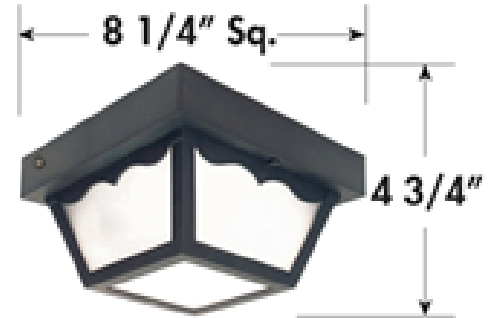

Texas Fluorescents
Reinvented

Commercial grade wet location 10.25" square PL fixture with galvanized steel base in white or black. Economical magnetic version or electronic version. Also available with photocell. UL damp location.

FEATURES & SPECIFICATIONS

- Available in Black or White, with Frosted Acrylic Diffusers
- Powdercoated Galvanized steel Pan Base
- Molded of Durable Plastics
- UL Listed for Damp Locations

Surface Mount Porch Light
BBP Series Surface Mount Fixture

CBP 8.5" SQUARE

BBP 10.5" SQUARE

ORDERING INFORMATION

Item Number	Dimensions (L x W x H)	Lamping
BBP126GUBK	10.25" x 10.25" x 5.5"	1-26W GU Max
BBP213E120BKLP	10.25" x 10.25" x 5.5"	2-13W QUAD 4 - Pin
BBP223GUBK	10.25" x 10.25" x 5.5"	2-23W GU Max
CBP126GUBKLP	8.5" x 8.5" x 4.9"	1-26W GU Max
CBP132E120BKLP	8.5" x 8.5" x 4.9"	1-32W TTT 4 - Pin

LED ORDERING INFORMATION

BBP10L15W1200LD12040KWH	10.25" x 10.25" x 5.5"	LED 15W, 1200 LUMENS, 120V, 4000K
CBP8L15W1200LD120L40KBK	8.5" x 8.5" x 4.9"	LED 15W, 1200 LUMENS, 120V, 4000K

For white base change BK to WH. Add PC for Photocell.