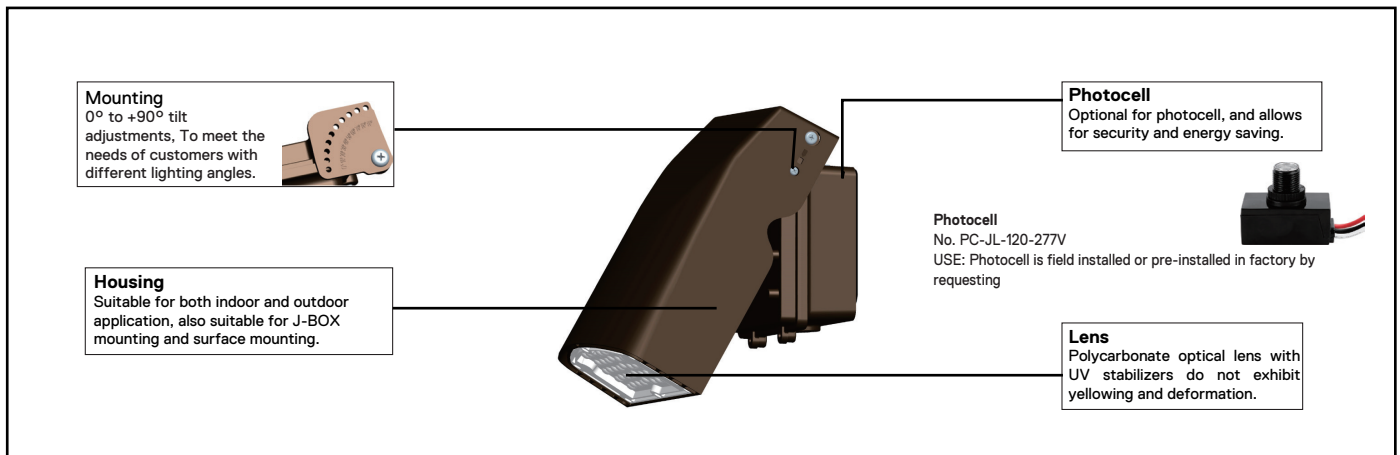

PHOTOMETRICS

ORDER INFORMATION

ITEM NO.	DESCRIPTIONS
AWP7L27W3600LMV50KBZ	LED Adjustable Wall Pack / 7.29"L x 9.13"W x 4.2"H / 27W, 3600L / 120-277V / 5000K / Bronze Finish
AWP7L40W5400LMV50KBZ	LED Adjustable Wall Pack / 7.29"L x 9.13"W x 4.2"H / 40W, 5400L / 120-277V / 5000K / Bronze Finish
AWP10L67W8800LMV50KBZ	LED Adjustable Wall Pack / 10.06"L x 11.02"W x 5.09"H / 67W, 8800L / 120-277V / 5000K / Bronze Finish
AWP10L80W10500LDMV50KBZ	LED Adjustable Wall Pack / 10.06"L x 11.02"W x 5.09"H / 80W, 10500L / 120-277V / 5000K / Bronze Finish

*Consult factory for custom finish