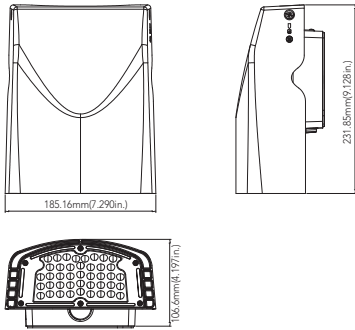

CONSTRUCTION

Sealed die-casting profile for outdoor applications. Tempered UV coated flat lens provide outstanding performance, uniformity and glare control.

MOUNTING

Surface Mount

DIMENSIONS

7L: 7.29"L x 9.13"W x 4.2"H

10L: 10.06"L x 11.02"W x 5.09"H

FEATURES & BENEFITS

- Suitable for both indoor and outdoor application
- Die-cast aluminum housing
- 0 degree to +90 degree tilt adjustments
- Polycarbonate optical lens with UV stabilizers
- Bronze finish
- High-impact acrylic diffuser
- 120-277V
- 70 CRI
- >0.9 Power factor
- UL / cUL Wet location
- 5 year warranty for -40°C to + 40°C environment

CATALOG#: _____

PROJECT: _____

TYPE: _____

Series AWP

LED ADJUSTABLE WALL PACK

DRAWINGS & IMAGES

7L

10L

PHOTOMETRICS

ORDER INFORMATION

ITEM NO.	DESCRIPTIONS
AWP7L27W3600LMV50KBZ	LED Adjustable Wall Pack / 7.29"L x 9.13"W x 4.2"H / 27W, 3600L / 120-277V / 5000K / Bronze Finish
AWP7L40W5400LMV50KBZ	LED Adjustable Wall Pack / 7.29"L x 9.13"W x 4.2"H / 40W, 5400L / 120-277V / 5000K / Bronze Finish
AWP10L67W8800LMV50KBZ	LED Adjustable Wall Pack / 10.06"L x 11.02"W x 5.09"H / 67W, 8800L / 120-277V / 5000K / Bronze Finish
AWP10L80W10500LDMV50KBZ	LED Adjustable Wall Pack / 10.06"L x 11.02"W x 5.09"H / 80W, 10500L / 120-277V / 5000K / Bronze Finish