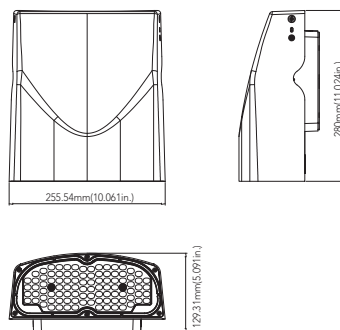

CONSTRUCTION

Sealed die-casting profile for outdoor applications. Tempered UV coated flat lens provide outstanding performance, uniformity and glare control.

MOUNTING

Surface Mount

DIMENSIONS

7L: 7.29"L x 9.13"W x 4.2"H

10L: 10.06"L x 11.02"W x 5.09"H

FEATURES & BENEFITS

- Suitable for both indoor and outdoor application
- Die-cast aluminum housing
- 0 degree to +90 degree tilt adjustments
- Polycarbonate optical lens with UV stabilizers
- Bronze finish
- High-impact acrylic diffuser
- 120-277V
- 70 CRI
- >0.9 Power factor
- UL / cUL Wet location
- 5 year warranty for -40°C to + 40°C environment

CATALOG#: _____

PROJECT: _____

TYPE: _____

Series AWP

LED ADJUSTABLE WALL PACK

DRAWINGS & IMAGES

7L

10L

PHOTOMETRICS

ORDER INFORMATION

ITEM NO.	DESCRIPTIONS
AWP7L27W3600LMV50KBZ	LED Adjustable Wall Pack / 7.29"L x 9.13"W x 4.2"H / 27W, 3600L / 120-277V / 5000K / Bronze Finish
AWP7L40W5400LMV50KBZ	LED Adjustable Wall Pack / 7.29"L x 9.13"W x 4.2"H / 40W, 5400L / 120-277V / 5000K / Bronze Finish
AWP10L67W8800LMV50KBZ	LED Adjustable Wall Pack / 10.06"L x 11.02"W x 5.09"H / 67W, 8800L / 120-277V / 5000K / Bronze Finish
AWP10L80W10500LDMV50KBZ	LED Adjustable Wall Pack / 10.06"L x 11.02"W x 5.09"H / 80W, 10500L / 120-277V / 5000K / Bronze Finish