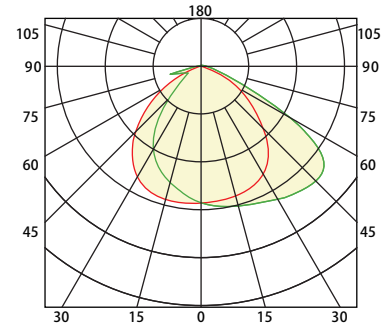

PHOTOMETRICS

ORDER INFORMATION

ITEM NO.	DESCRIPTIONS
AWP7L27W3600LMV50KBZ	LED Adjustable Wall Pack / 7.29"L x 9.13"W x 4.2"H / 27W, 3600L / 120-277V / 5000K / Bronze Finish
AWP7L40W5400LMV50KBZ	LED Adjustable Wall Pack / 7.29"L x 9.13"W x 4.2"H / 40W, 5400L / 120-277V / 5000K / Bronze Finish
AWP10L67W8800LMV50KBZ	LED Adjustable Wall Pack / 10.06"L x 11.02"W x 5.09"H / 67W, 8800L / 120-277V / 5000K / Bronze Finish
AWP10L80W10500LDMV50KBZ	LED Adjustable Wall Pack / 10.06"L x 11.02"W x 5.09"H / 80W, 10500L / 120-277V / 5000K / Bronze Finish

*Consult factory for custom finish