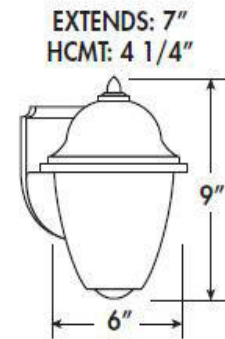

Item Number	Description
APWINCLPLEDWH	6.0" x 7.0" x 9.0" White Dimmable 120V, Incandescent Socket and LED Lamp 9.5W A19 2700K included
APWL11W912LMVWH40K	6.0" x 7.0" x 9.0" White Non-Dimmable Multi-Volt, 11 Watt 912 Lumens 4000K
APWL13W1000LD120WH40K	6.0" x 7.0" x 9.0" White Dimmable 120V, 13 Watt 1000 Lumens 4000K, Energy Star Listed