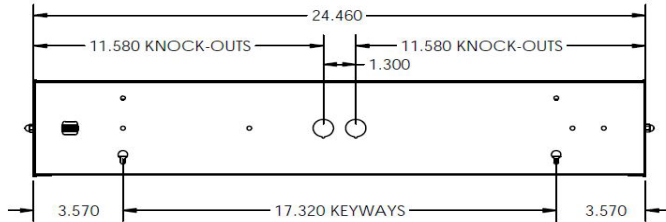

DRAWINGS & IMAGES

2 Ft. - Back