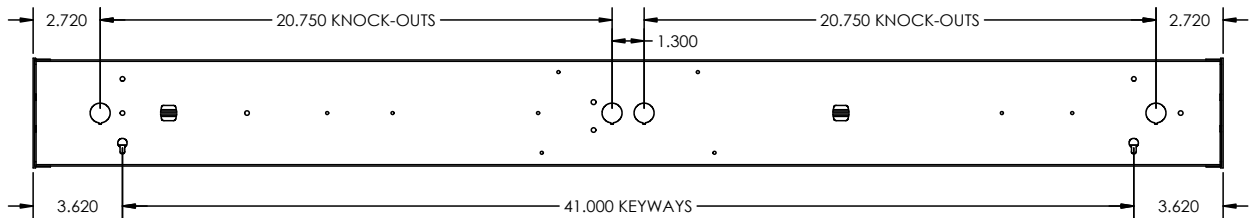

4 Ft. - Back

End