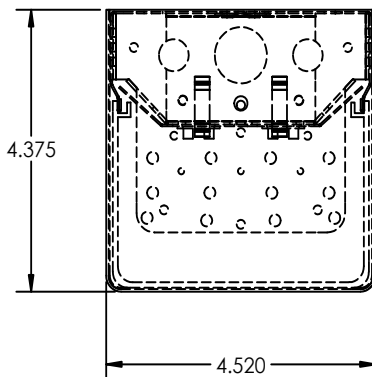

DRAWINGS & IMAGES

2 Ft. - Back

4 Ft. - Back

End