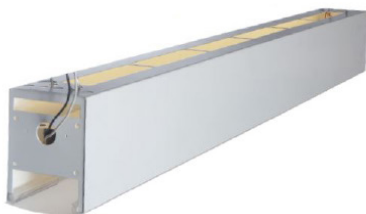

DRAWINGS & IMAGES

4 ft. - Back

8 ft. - Back

End