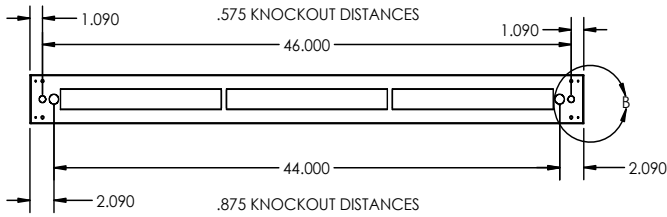

DRAWINGS & IMAGES

4 ft. - Back