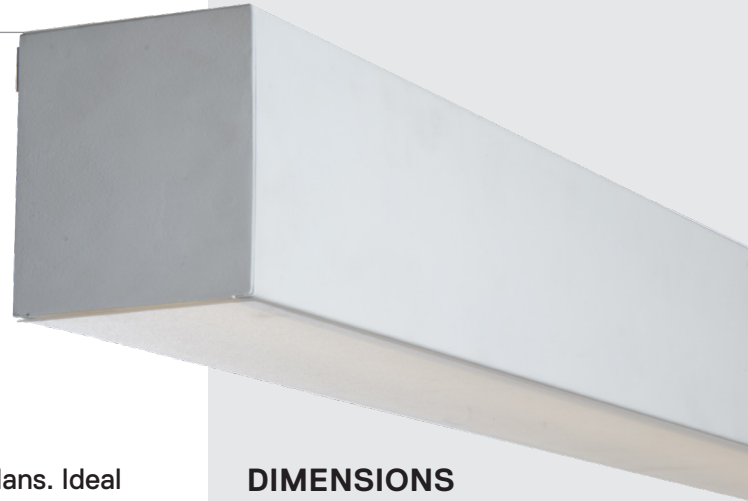

Texas Fluorescents
Reinvented

CATALOG#: _____
PROJECT: _____
TYPE: _____

Series 45

LED Wall Mount, Pendant Mount Linear Fixture

A linear 4 x 5 fixture for distinctive architectural lighting plans. Ideal for corridors, lobbies, and office areas, 4 x 5 Series fixtures can be installed individually or in a continuous run. Specially designed for direct/indirect lighting with snap in lens to hide the lamps or LED arrays. Ideal where downlight and uplight are required.

CONSTRUCTION

Die-formed and welded 22-gauge cold rolled steel. Knockouts on ends allow continuous wireway mounting. Housing is specially designed for direct/indirect lighting with separating lamps compartments for each.

DIMENSIONS

8ft.-4"W x 96"L x 5.1"H
4ft.-4"W x 48"L x 5.1"H

FEATURES & BENEFITS

- Can be surface mounted to the ceiling or pendant hung by stem or cable.
- Consult factory for custom length or custom finish
- Can be used individually or in continuous row
- Light is continuous bringing a clean line
- Suitable for commercial or residential areas
- Suitable for dry and damp locations
- 50,000 hrs of L70 LED life
- CRI >80
- 0-10 Volt dimmable 120-277V
- Power factor 0.99
- 5 year warranty