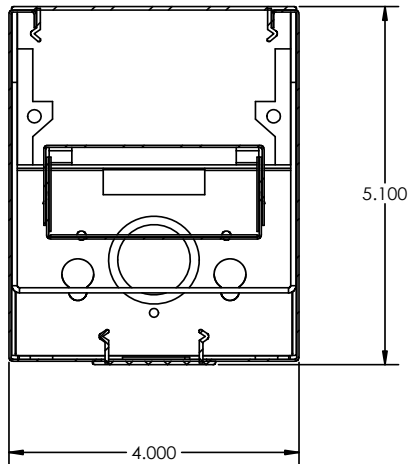

DRAWINGS & IMAGES

4 ft. - Back

8 ft. - Back

End