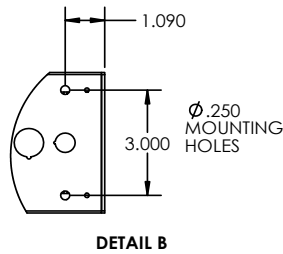

CONSTRUCTION

Die-formed and welded 22-gauge cold rolled steel. Knockouts on ends allow continuous wireway mounting. Housing is specially designed for direct/indirect lighting with separating lamps compartments for each.

DIMENSIONS

8ft.-4"W x 96"L x 5.1"H
4ft.-4"W x 48"L x 5.1"H

FEATURES & BENEFITS

- Can be surface mounted to the ceiling or pendant hung by stem or cable.
- Consult factory for custom length or custom finish
- Can be used individually or in continuous row
- Light is continuous bringing a clean line
- Suitable for commercial or residential areas
- Suitable for dry and damp locations
- 50,000 hrs of L70 LED life
- CRI >80
- 0-10 Volt dimmable 120-277V
- Power factor 0.99
- 5 year warranty

DRAWINGS & IMAGES

4 ft. - Back

8 ft. - Back

End

Uplight & Downlight

Continuous Run End

Wall/Pendant Mount

Texas Fluorescents
Reinvented