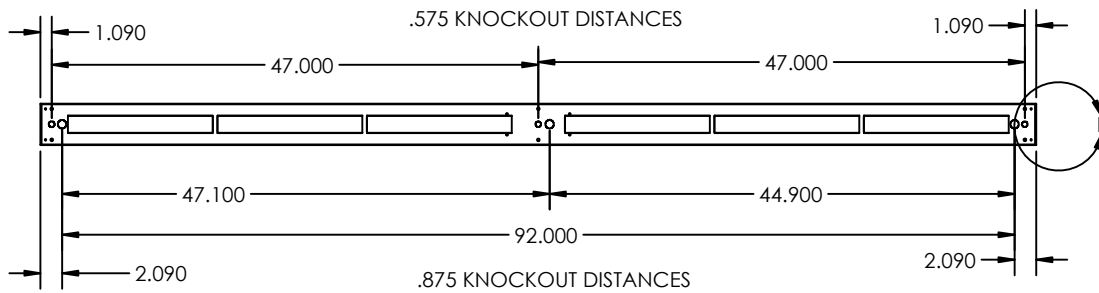

DRAWINGS & IMAGES

4 ft. - Back

8 ft. - Back

End