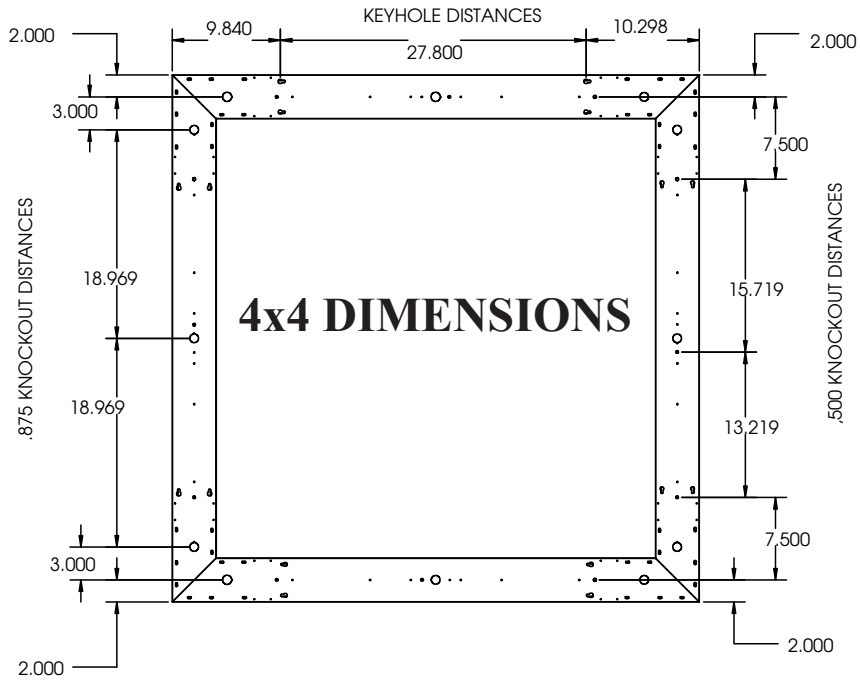

CONSTRUCTION

Die-formed and welded 22-gauge cold rolled steel Knockouts on ends allow continuous wireway mounting. A 1/2" regressed flange at the bottom insures uniformity and rigidity. Uplight fixtures have 1/2" x 4" apertures along the top of the housing to provide approximately uniform ambient plight for ceiling illumination.

DIMENSIONS

8x8 - 96"W x 96"L x 4"H
4x4 - 48"W x 48"L x 4"H

FEATURES & BENEFITS

- Fixtures can be surface mounted to the ceiling or pendant hung by stem or cable
- 6 or 8 watts per foot
- 100 lumens per watt
- Varieties in color temperature and wattage
- Suitable for dry and damp locations
- >50,000 hrs of L70 LED life
- CRI >80
- 0-10 Volt dimmable 120-277V
- Power factor 0.99
- 5 year warranty

DRAWINGS & IMAGES

ORDER INFORMATION

SERIES	LENS MATERIAL		SIZE	DIRECT/INDIRECT		WATTAGE & LUMENS		DRIVER		
44 Square	A	Prismatic Acrylic #12 Pattern	4x4	48"W x 48"L x 4"H	Blank	Downlight only	4 x 4	DMV	0-10V Dimming	
	MW	Matte White Acrylic	8x8	96"W x 96"L x 4"H	U	Uplight only	R96W			96 Watts 9600 Lumens
	SP1	Specular Parabolic Louver					R128W			128 Watts 12800 Lumens
	BL	Bladed louver semispecular					_____*			_____*
	PLA	White Cubed Acrylic Louver					8 x 8			
	SF	Snap-in frosted acrylic lens (85% transmission)					R192W			192 Watts 19200 Lumens
							R256W	256 Watts 25600 Lumens		
							_____*	_____*		