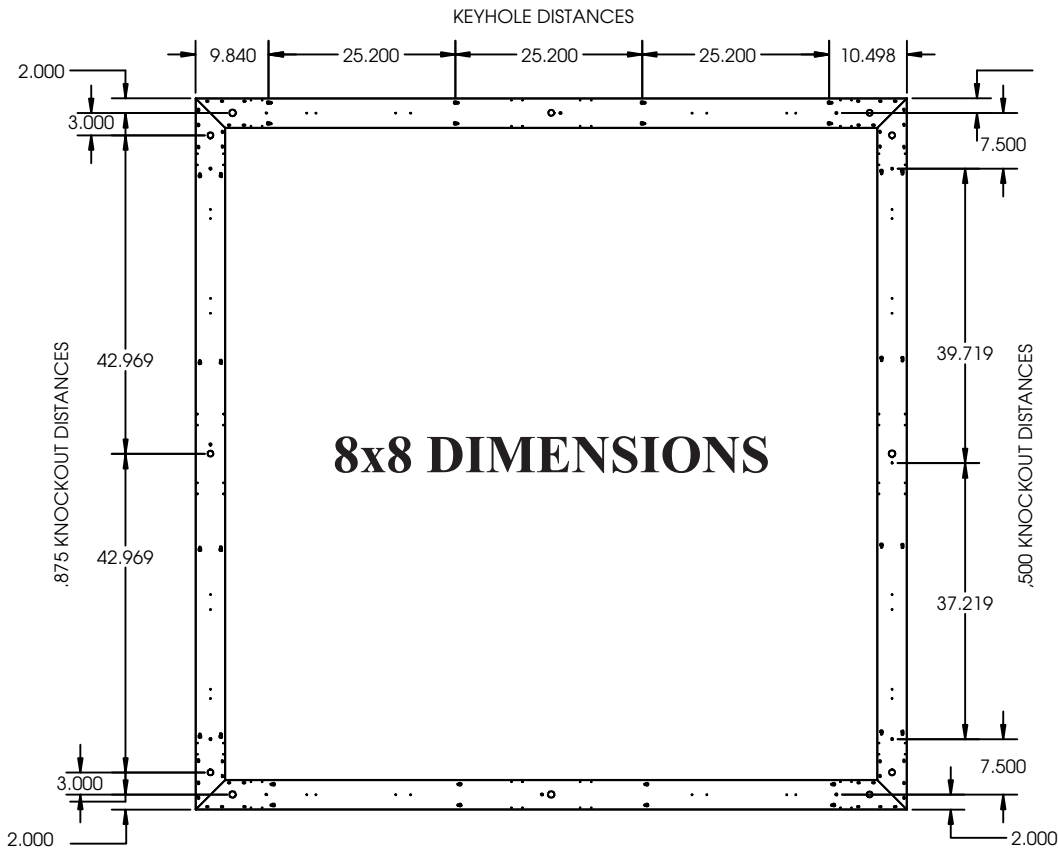

DIMENSIONS

8x8 - 96"W x 96"L x 4"H
4x4 - 48"W x 48"L x 4"H

FEATURES & BENEFITS

- Fixtures can be surface mounted to the ceiling or pendant hung by stem or cable
- 6 or 8 watts per foot
- 100 lumens per watt
- Varieties in color temperature and wattage
- Suitable for dry and damp locations
- >50,000 hrs of L70 LED life
- CRI >80
- 0-10 Volt dimmable 120-277V
- Power factor 0.99
- 5 year warranty

DRAWINGS & IMAGES

ORDER INFORMATION

SERIES	LENS MATERIAL		SIZE	DIRECT/INDIRECT		WATTAGE & LUMENS		DRIVER		
44 Square	A	Prismatic Acrylic #12 Pattern	4x4	48"W x 48"L x 4"H	Blank	Downlight only	4 x 4	DMV	0-10V Dimming	
	MW	Matte White Acrylic	8x8	96"W x 96"L x 4"H	U	Uplight only	R96W			96 Watts 9600 Lumens
	SP1	Specular Parabolic Louver					R128W			128 Watts 12800 Lumens
	BL	Bladed louver semispecular					_____*			_____*
	PLA	White Cubed Acrylic Louver					8 x 8			
	SF	Snap-in frosted acrylic lens (85% transmission)					R192W			192 Watts 19200 Lumens
							R256W	256 Watts 25600 Lumens		
							_____*	_____*		