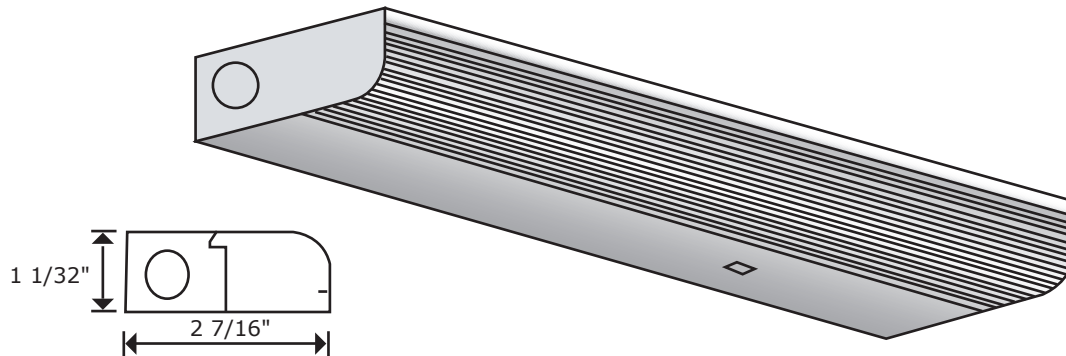

# Wall Mount Series 315

### Attributes

The shallow silhouette of 315 series suited to brighten under cabinet and shelf work areas. The opal acrylic wrap-around diffuser combined with white finish gently lights work area.

### Construction

Die formed housing of sturdy 20 guage steel. Knockouts provided on cover for optional on-off rocker switch and convenience outlet (extra cost). Knockouts provided on side and back for power feed. 1/2" power connector included. Completely wired, ready for installation.