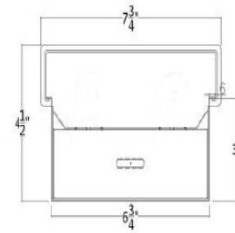

202 Series 8ft

Premium 90 Degree Wraparound

Example: 202A96LS65W7000LDMV35K

ORDERING INFORMATION

STANDARD

202	A	96L	S65W7000L	DMV	35K
Series		Size	Wattage and Lumen	Ballast & Voltage	Color Temperature
202 Premium 90 Degree Wraparound		96L 96"	S65W7000L 65 System Watts, 7000 Delivered Lumens S97W9600L 97 System Watts, 9600 Delivered Lumens	MV Multi Volt 120-277V DMV 0-10V	35K 3500K 40K 4000K
	Lens Material				
	A Prismatic Acrylic #12 Pattern				

HIGH OUTPUT

Example: 202A96LH110W11200LMV35K

202	A	96L	H110W11200L	DMV	35K
Series		Size	Wattage and Lumen	Ballast & Voltage	Color Temperature
202 Premium 90 Degree Wraparound		96L 96"	H110W11200L 110 System Watts, 11200 Delivered Lumens H144W14000L 144 System Watts, 14000 Delivered Lumens	MV Multi Volt 120-277V DMV 0-10V	35K 3500K 40K 4000K
	Lens Material				
	A Prismatic Acrylic #12 Pattern				

* Consult for more options

DIMENSIONS

All dimensions are inches. Specifications subject to change without notice