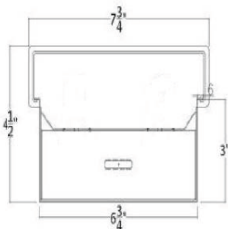

-7.75W x 48.0L x 4.5"H

-7.75W x 96.0L x 4.5"H

MOUNTING

Surface or Suspended

ORDERING INFORMATION

Example: 202A48LS32W3450LDMV35K

STANDARD

HIGH OUTPUT

HIGH OUTPUT

Example: 202A96LH110W11200LMV35K

202	A	96L	H110W11200L	DMV	35K
Series		Size	Wattage and Lumen	Ballast & Voltage	Color Temperature
202 Premium 90 Degree Wraparound		96L 96"	H110W11200L 110 System Watts, 11200 Delivered Lumens H144W14000L 144 System Watts, 14000 Delivered Lumens	MV Multi Volt 120-277V DMV 0-10V	35K 3500K 40K 4000K
	Lens Material				
	A Prismatic Acrylic #12 Pattern				

* Consult for more options

DIMENSIONS

All dimensions are inches. Specifications subject to change without notice

FIXTURE CROSS SECTION VIEW

FIXTURE BACK PLAN VIEW

Catalog Number:
Notes: