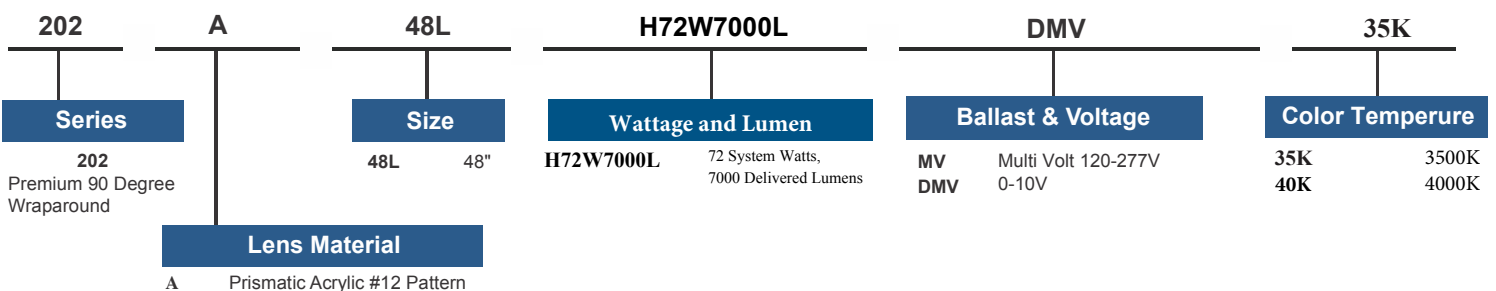

-7.75W x 48.0L x 4.5"H

-7.75W x 96.0L x 4.5"H

MOUNTING

Surface or Suspended

ORDERING INFORMATION

Example: 202A48LS32W3450LDMV35K

STANDARD

HIGH OUTPUT

Example: 202A48LH72W7000LMV35K

* Consult for more options

Catalog Number:
Notes:

202 Series 8ft

Premium 90 Degree Wraparound

Example: 202A96LS65W7000LDMV35K

ORDERING INFORMATION

STANDARD

202	A	96L	S65W7000L	DMV	35K
Series		Size	Wattage and Lumen	Ballast & Voltage	Color Temperature
202 Premium 90 Degree Wraparound		96L 96"	S65W7000L 65 System Watts, 7000 Delivered Lumens S97W9600L 97 System Watts, 9600 Delivered Lumens	MV Multi Volt 120-277V DMV 0-10V	35K 3500K 40K 4000K
	Lens Material				
	A Prismatic Acrylic #12 Pattern				

HIGH OUTPUT

Example: 202A96LH110W11200LMV35K

202	A	96L	H110W11200L	DMV	35K
Series		Size	Wattage and Lumen	Ballast & Voltage	Color Temperature
202 Premium 90 Degree Wraparound		96L 96"	H110W11200L 110 System Watts, 11200 Delivered Lumens H144W14000L 144 System Watts, 14000 Delivered Lumens	MV Multi Volt 120-277V DMV 0-10V	35K 3500K 40K 4000K
	Lens Material				
	A Prismatic Acrylic #12 Pattern				