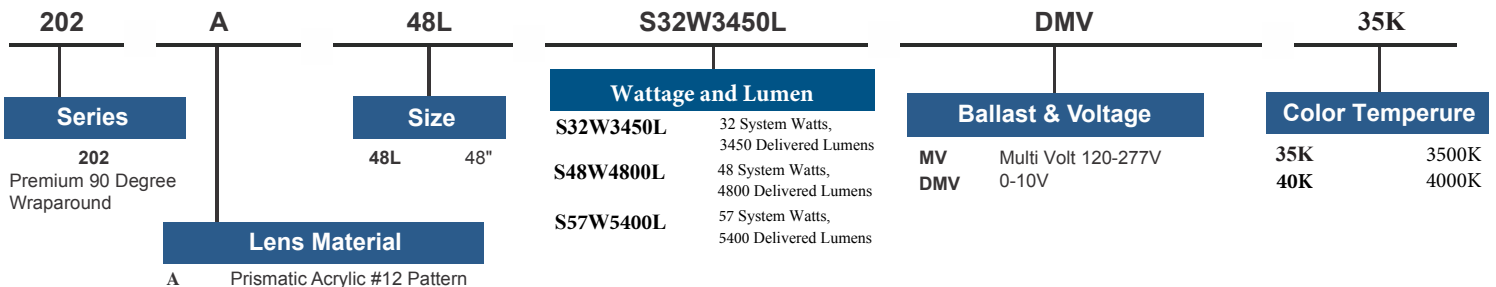

-7.75W x 48.0L x 4.5"H

-7.75W x 96.0L x 4.5"H

MOUNTING

Surface or Suspended

ORDERING INFORMATION

Example: 202A48LS32W3450LDMV35K

STANDARD

HIGH OUTPUT

Example: 202A48LH72W7000LMV35K

* Consult for more options

Catalog Number:
Notes:

202 Series 8ft

Premium 90 Degree Wraparound

Example: 202A96LS65W7000LDMV35K

ORDERING INFORMATION

STANDARD

202	A	96L	S65W7000L	DMV	35K
Series		Size	Wattage and Lumen	Ballast & Voltage	Color Temperature
202 Premium 90 Degree Wraparound		96L 96"	S65W7000L 65 System Watts, 7000 Delivered Lumens S97W9600L 97 System Watts, 9600 Delivered Lumens	MV Multi Volt 120-277V DMV 0-10V	35K 3500K 40K 4000K
	Lens Material				
	A Prismatic Acrylic #12 Pattern				

HIGH OUTPUT

Example: 202A96LH110W11200LMV35K

202	A	96L	H110W11200L	DMV	35K
Series		Size	Wattage and Lumen	Ballast & Voltage	Color Temperature
202 Premium 90 Degree Wraparound		96L 96"	H110W11200L 110 System Watts, 11200 Delivered Lumens H144W14000L 144 System Watts, 14000 Delivered Lumens	MV Multi Volt 120-277V DMV 0-10V	35K 3500K 40K 4000K
	Lens Material				
	A Prismatic Acrylic #12 Pattern				