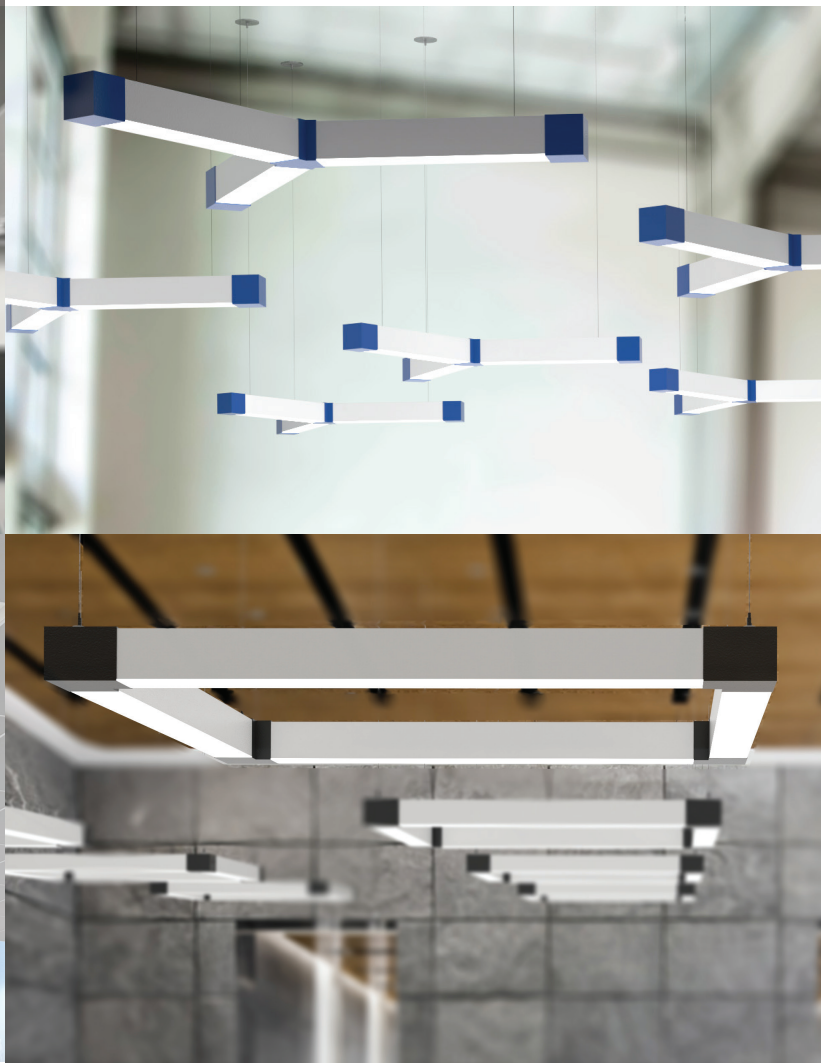

PLY44 Series

Let your vision take shape.

The Polygon 44P Series creates a new method for customizing the lighting in your space. Choose from multiple different bracket styles and fixture lengths to construct a unique, personalized lighting system. Utilizing our popular 4" X 4" series fixtures provides bright, white, and energy efficient illumination with up and down lighting options. Rejuvenate your space with an interesting custom fixture.

For spec sheets and more information, visit: sayliteshowcase.com.